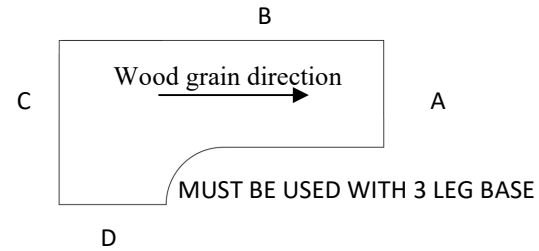

Wood grain direction

Monaco Series

MELAMINE TOPS 1-1/8" THICK

COMPU-CORNER WORKSURFACE	TOP SIZE	LIST PRICE
	A X B X C X D	
MON-COMPU-TOP-2460/36-LEFT	24 X 60/36 - 24	1150
MON-COMPU-TOP-2466/36-LEFT	24 X 66/36 - 24	1200
MON-COMPU-TOP-2472/36-LEFT	24 X 72/36 - 24	1250
MON-COMPU-TOP-2478/36-LEFT	24 X 78/36 - 24	1400
MON-COMPU-TOP-3060/42-LEFT	30 X 60/42 - 24	1250
MON-COMPU-TOP-3066/42-LEFT	30 X 66/42 - 24	1300
MON-COMPU-TOP-3072/42-LEFT	30 X 72/42 - 24	1350
MON-COMPU-TOP-3078/42-LEFT	30 X 78/42 - 24	1500
MON-COMPU-TOP-3060/48-LEFT	30 X 60/48 - 24	1400
MON-COMPU-TOP-3066/48-LEFT	30 X 66/48 - 24	1450
MON-COMPU-TOP-3072/48-LEFT	30 X 72/48 - 24	1500
MON-COMPU-TOP-3078/48-LEFT	30 X 78/48 - 24	1650