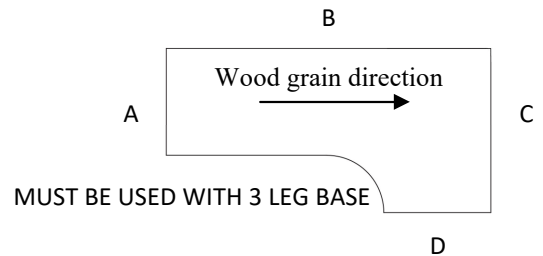

COMPU-CORNER WORKSURFACE	TOP SIZE	LIST PRICE
	A X B X C X D	
MON-COMPU-TOP-2460/36-RIGHT	24 X 60/36 - 24	1150
MON-COMPU-TOP-2466/36-RIGHT	24 X 66/36 - 24	1200
MON-COMPU-TOP-2472/36-RIGHT	24 X 72/36 - 24	1250
MON-COMPU-TOP-2478/36-RIGHT	24 X 78/36 - 24	1400
MON-COMPU-TOP-3060/42-RIGHT	30 X 60/42 - 24	1250
MON-COMPU-TOP-3066/42-RIGHT	30 X 66/42 - 24	1300
MON-COMPU-TOP-3072/42-RIGHT	30 X 72/42 - 24	1350
MON-COMPU-TOP-3078/42-RIGHT	30 X 78/42 - 24	1500
MON-COMPU-TOP-3060/48-RIGHT	30 X 60/48 - 24	1400
MON-COMPU-TOP-3066/48-RIGHT	30 X 66/48 - 24	1450
MON-COMPU-TOP-3072/48-RIGHT	30 X 72/48 - 24	1500
MON-COMPU-TOP-3078/48-RIGHT	30 X 78/48 - 24	1650